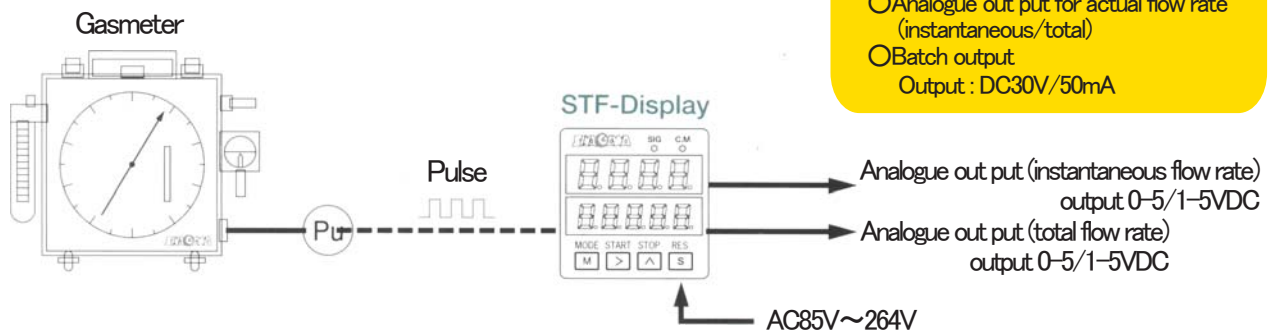

Digital counter STF-Display

The renewal of digital counter for gas meter.

Analogue out put for instantaneous and total flow rate at the same time.

Big digit display.

Example of usage

【General specifications】

Power supply : AC85~AC265V

Size : 72 (w) × 72(h) × 68 (d)mm Except projection

Panel cut : 73 × 73mm

*For connecting to gas meter, the gas meter needs to have pulse detector.

*Outward and specs can be changed without notice.